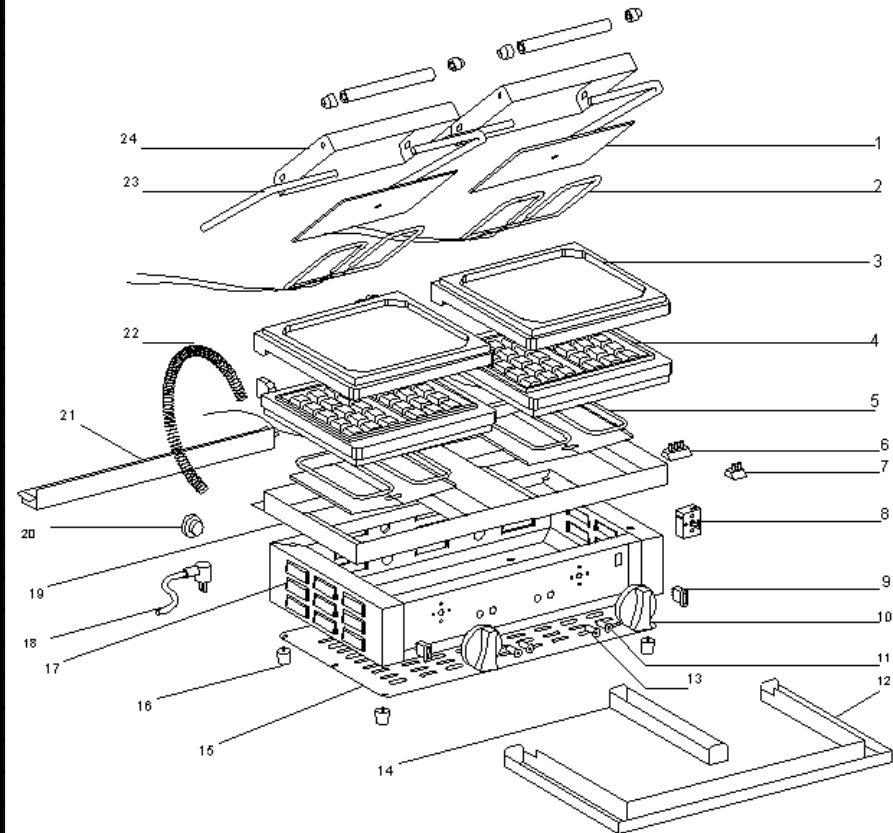

Waffle Iron (Double) - **GED10/20/40/70/80** Spare Parts

Since January 2010

Rep	Code	Qty	Spare part	Price
1	37132	2	Insulation plate	£19.22
2	D02140	2	Top heating element	£32.76
3 + 4	B02032	2	Cast iron plates assembly Liège	£155.93
3 + 4	B02029	2	Cast iron plates asseb,Brussels	£155.93
3 + 4	B02041	2	Cast iron plates assemb, Round	£155.93
3 + 4	B02031	2	Cast iron plates assembly Cone	£155.93
3 + 4	B02051	2	Cast iron plates assembly stickers	£155.93
5	D02139	2	Bottom heating element	£32.76
6	A16014	1	6 holes domino	£9.88
7	A16012	1	2 holes domino	£4.43
8	A06032	2	Thermostat	£26.03
9	A07025	2	Switch	£9.61
10	A14078	2	Knob	£5.79
11	A08003	2	Orange pilot light	£11.45
12	37122	1	Front Drip Tray	£54.32
13	A08009	1	Green pilot light	£11.45
14	37193	1	Middle Drip Tray	£12.21
15	37042	1	Bottom casing	£15.21
16	A13003	4	Foot	£1.30
17	37040SE	1	Casing	£92.39
18	C03011	1	Cord with plug	£21.64
19	37121	1	Frame	£20.69
20	A10032	1	Cord closer 16	£4.63
21	37123	1	Rear Drip Tray	£19.29
22	C04008	2	Spring griddle	£12.96
23	F01027/GAUF	2	Handle assembly	£78.73
24	37103	2	S/steel cover	£35.02
	F03008	1	Fork for Brussels	£6.85
	F03009	1	Fork for Liège	£6.85
	F05030	1	Mould for Cone	£18.97

Carriage and Packing Charge : £10 per order
Spare parts are non-returnable