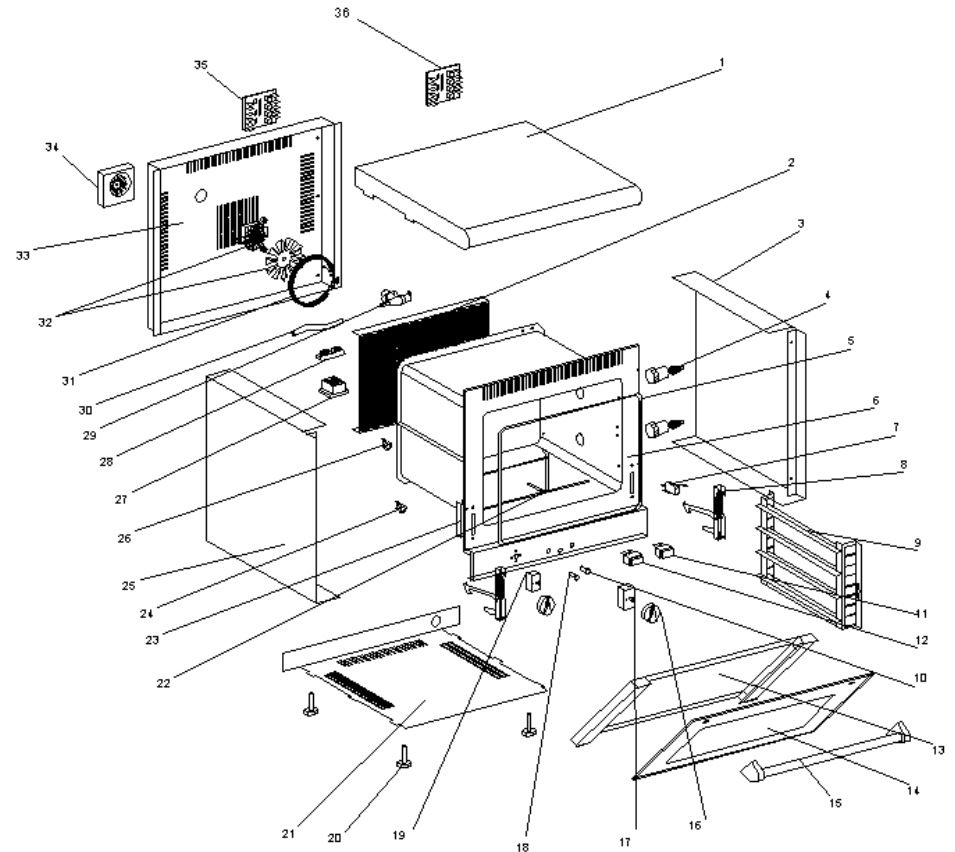

Convection Oven - **FC110E**

Since May 2009

Spare Parts

Rep	Code	Qty	Spare part	Price
1	91049	1	Top cover	£94.98
2	91034	1	Ventilation cover	£48.97
3	91002D	1	Right rear	£55.04
4	A18022	2	Lamp with holder	£16.43
5	H03006	1	Seal	£29.21
6	91035SE	1	Container assembly	£550.73
7	A07017	1	Microswitch	£7.27
8	B09005	2	Door hinge	£11.27
9	91061SE	2	Shelf Support	£86.61
10	A08009	1	Green pilot light	£11.45
11	A07015	1	Steam Button	£4.36
12	A07014	1	Fan Speed Button	£11.30
13	H01022	1	Inside glass	£67.34
14	H01021	1	Outside glass	£46.34
15	A15013	1	Handle	£76.32
16	A14078	2	Knob	£5.79
17	A02028	1	Timer	£47.05
18	A08003	1	Orange pilot light	£11.45
19	A06006	1	Thermostat	£38.64
20	A13006	4	Foot	£2.45
21	91008	1	Bottom cover	£49.42
22	B04028/1	1	Stream tube	£17.18
23	B09007	2	Hinge Holder	£6.88
24	A06034	1	Security thermostat	£14.99
25	91002G	1	Left rear	£55.04
26	A06048	1	Stream thermostat	£15.80
27	A05008	1	Contactor	£89.32
28	A16014	1	6 holes domino	£9.88
29	B10006	1	Electrogate / Solenoid	£81.86
30	H03020	1	Silicon Pipe	£13.07
31	D02151	1	Heating element	£95.07
32	A03010	1	Motor	£882.21
	A03012	1	Turbine/Fan Blade	£123.01
33	91038	1	Back cover	£69.27
34	A03018	1	Cooling fan	£122.77
35	A03024	1	PCB Control Card	£231.47
36	A18023	1	Timer/Card	£49.47

Carriage and Packing Charge : £10 per order Spare parts are non-returnable