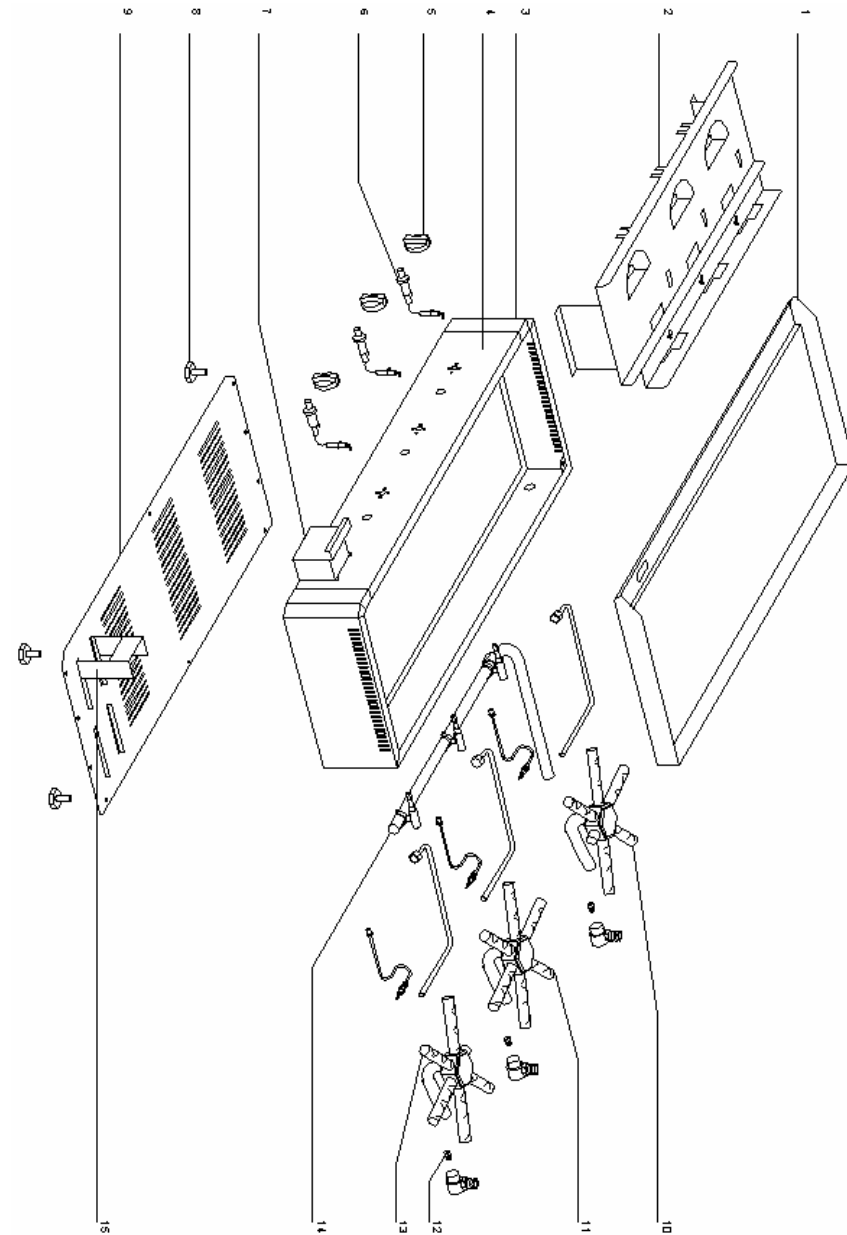

Griddles

PSR 900 GE

Spare parts

Ref	Code	Qty	Spare part	Price
1	53129SEEM	1	Frame and steel plate assembly	£519.84
2	53132	1	Burner holder	£32.39
3	53127	1	Casing	£38.75
4	53131	1	Control panel	£17.91
5	A14077	3	Knob	£5.80
6	E02212	3	Piezo assembly	£14.99
7	53114SE	1	Drip tray	£25.89
8	A13012	4	Foot	£1.77
9	53128	1	Bottom casing	£22.55
10	E01009	1	Left burner	£59.89
11	E01007	1	Burner	£180.56
12	E02018	3	Injector BP (90)	£18.00
	E02076	3	Injector GN (135)	£18.00
13	E01010	1	Right burner	£59.89
14	E02211	1	Main supply assembly	£236.72
15	53116	1	Sauce protection screen	£6.56

Carriage and Packing Charge : £10 per order
Spare parts are non-returnable