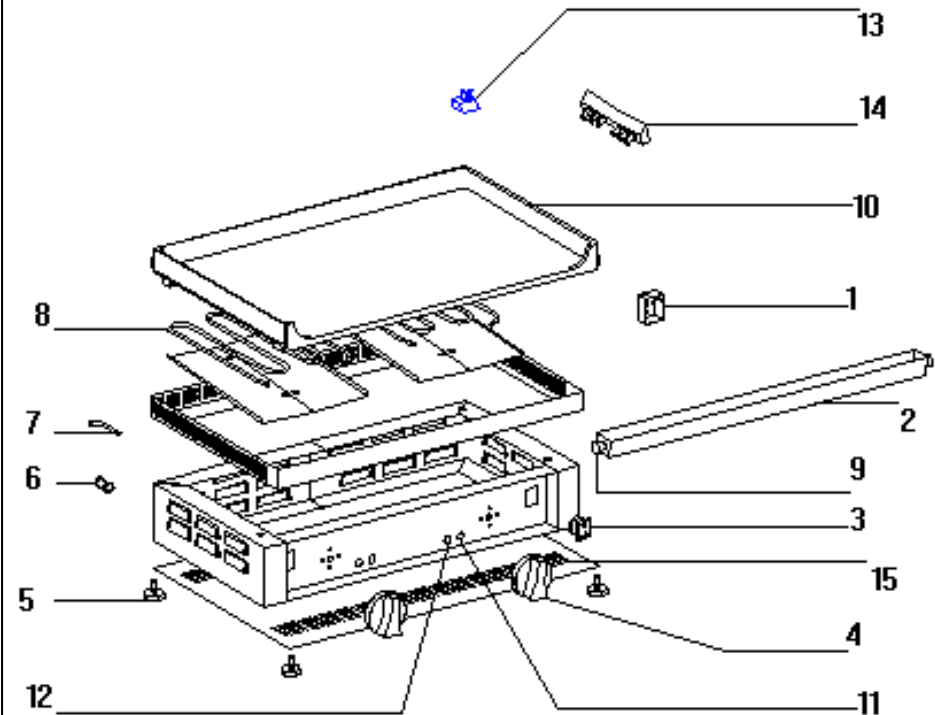

Griddle

PSE 600

Spare parts

Since July 2008

Ref	Code	Qty	Spare part	Price
1	A06042	2	Thermostat	£39.10
2	49015	1	Drip Tray	£22.30
3	A07025	2	Switch	£9.61
4	A14078	2	Knob	£5.79
5	A13003	4	Foot	£1.30
6	A10032	1	Cord closer 16	£4.63
7	C03011	1	Cord with plug	£21.64
8	D02141	2	Heating element	£69.99
9	A17008	2	Handle	£5.54
10	B02026	1	Cast iron plate	£142.66
11	A08003	2	Orange pilot light	£11.45
12	A08009	2	Green pilot light	£11.45
13	A16012	1	Two holes domino	£4.96
14	A16014	1	Six holes domino	£9.88
15	53086	1	Bottom casing	£18.90

Carriage and Parts Charge : £10 per order
Spare parts are non-returnable