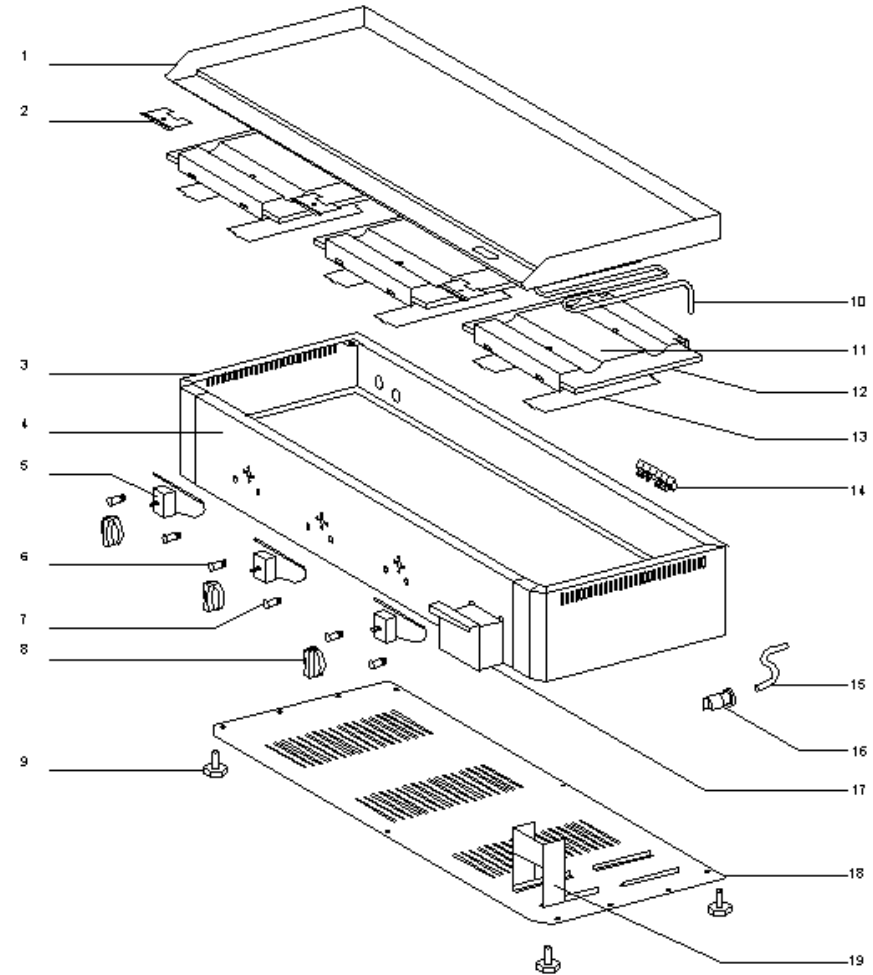

Griddles

PSR 900 EE

Spare parts

Ref	Code	Qty	Spare part	Price
1	53129SEEM	1	Frame and enamelled plate assembly	£519.84
2	37115	3	Thermostat holder	£11.28
3	53127	1	Casing	£38.75
4	53130	1	Front panel	£17.91
5	A06042	3	Thermostat	£39.10
	A01020	3	Thermostat Switch	£13.52
6	A08003	3	Orange pilot light	£11.45
7	A08009	3	Green pilot light	£11.45
8	A14078	3	Knob	£5.79
9	A13012	4	Foot	£1.77
10	D02105	3	Heating element	£70.31
11	53077	3	Element holder	£14.83
12	H02047	1.5	Insulation	£19.88
13	53058	6	Insulation block	£2.95
14	A16014	1	Six holes domino	£9.88
15	C01045	1	Cord	£19.01
16	A10032	1	Cord closer	£4.63
17	53114SE	1	Drip tray	£25.89
18	53128	1	Bottom casing	£22.55

Carriage and Packing Charge : £10 per order
 Spare parts are non-returnable