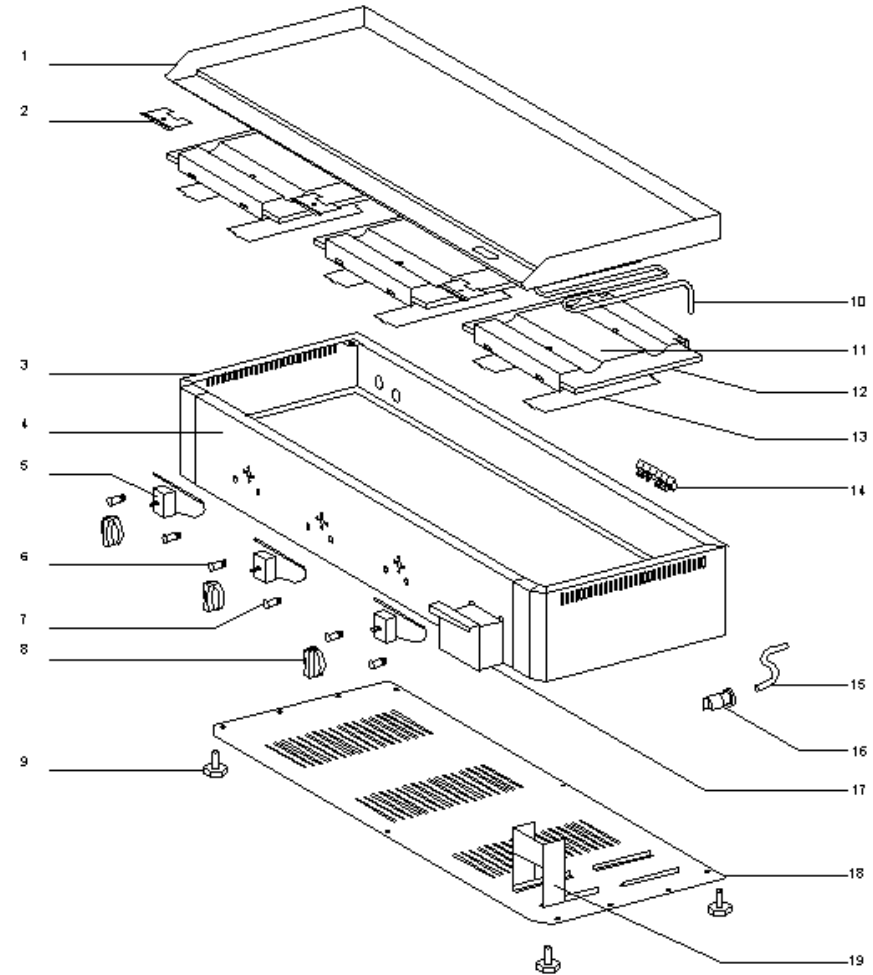

Griddles

PSR 900 E

Spare parts

Rep	Code	Qty	Spare part	Price
1	53129SE	1	Frame and steel plate assembly	£381.94
2	37115	3	Thermostat holder	£11.28
3	53127	1	Casing	£38.75
4	53130	1	Front panel	£17.91
5	A06042	3	Thermostat	£39.10
	A01020	3	Thermostat Switch	£13.52
6	A08003	3	Orange pilot light	£11.45
7	A08009	3	Green pilot light	£11.45
8	A14078	3	Knob	£5.79
9	A13012	4	Foot	£1.77
10	D02105	3	Heating element	£70.31
11	53077	3	Element holder	£14.83
12	H02047	1.5	Insulation	£19.88
13	53058	6	Insulation block	£2.95
14	A16014	1	Six holes domino	£9.88
15	C01045	1	Cord	£19.01
16	A10032	1	Cord closer	£4.63
17	53114SE	1	Drip tray	£25.89
18	53128	1	Bottom casing	£22.55

Carriage and Packing Charge : £10 per order
Spare parts are non-returnable