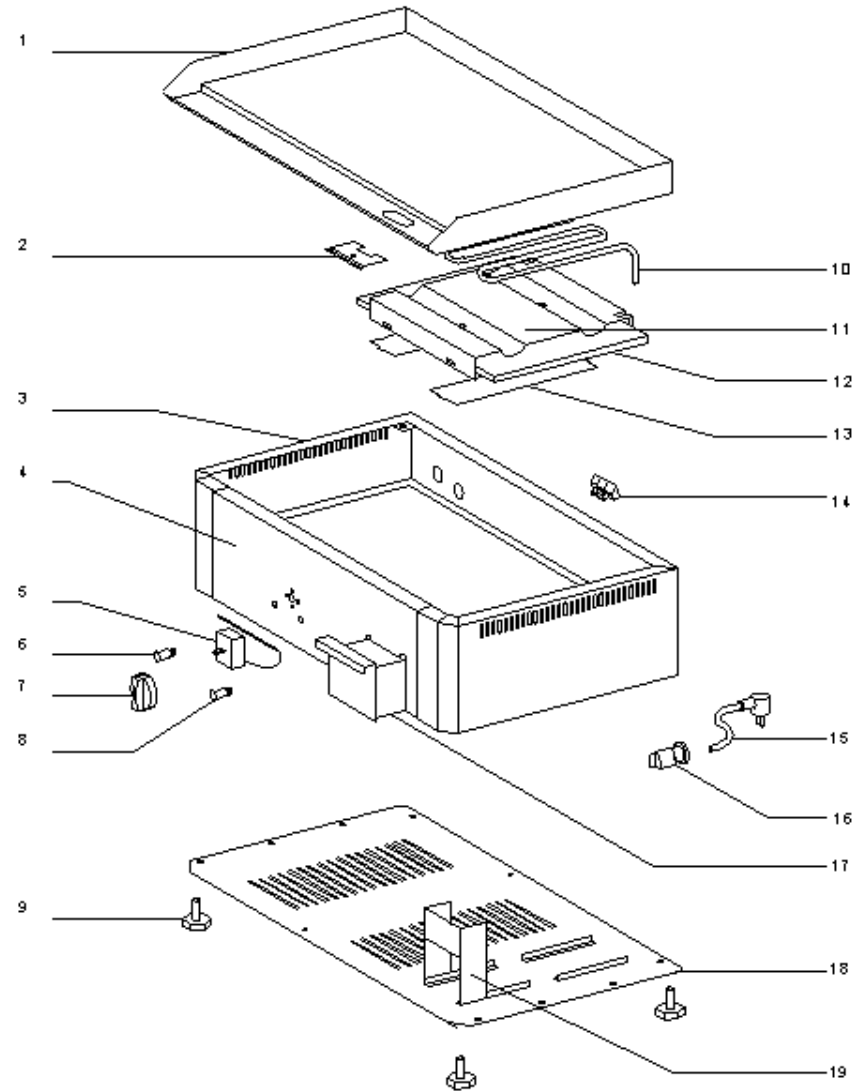

Griddles

PSR 400 E

Spare parts

| Ref | Code | Qty | Spare part | Price |
|-----|---------|-----|--------------------------------|---------|
| 1 | 53120SE | 1 | Frame and steel plate assembly | £194.89 |
| 2 | 37115 | 1 | Thermostat holder | £11.28 |
| 3 | 53121 | 1 | Casing | £32.04 |
| 4 | 53122 | 1 | Front panel | £10.82 |
| 5 | A06042 | 1 | Thermostat | £39.10 |
| | A01020 | 1 | Thermostat Switch | £13.52 |
| 6 | A08009 | 1 | Green pilot light | £11.45 |
| 7 | A14078 | 1 | Knob | £5.79 |
| 8 | A08003 | 1 | Orange pilot light | £11.45 |
| 9 | A13012 | 4 | Foot | £1.77 |
| 10 | D02105 | 1 | Heating element | £70.31 |
| 11 | 53077 | 1 | Element holder | £14.83 |
| 12 | H02048 | 1 | Insulation | £12.21 |
| 13 | 53058 | 2 | Insulation block | £2.95 |
| 14 | A16013 | 1 | Three holes domino | £9.30 |
| 15 | C03011 | 1 | Cord with plug | £21.64 |
| 16 | A10032 | 1 | Cord closer | £4.63 |
| 17 | 53114SE | 1 | Drip tray | £25.89 |
| 18 | 53123 | 1 | Bottom casing | £11.73 |

Carriage and Packing Charge : £10 per order
 Spare parts are non-returnable