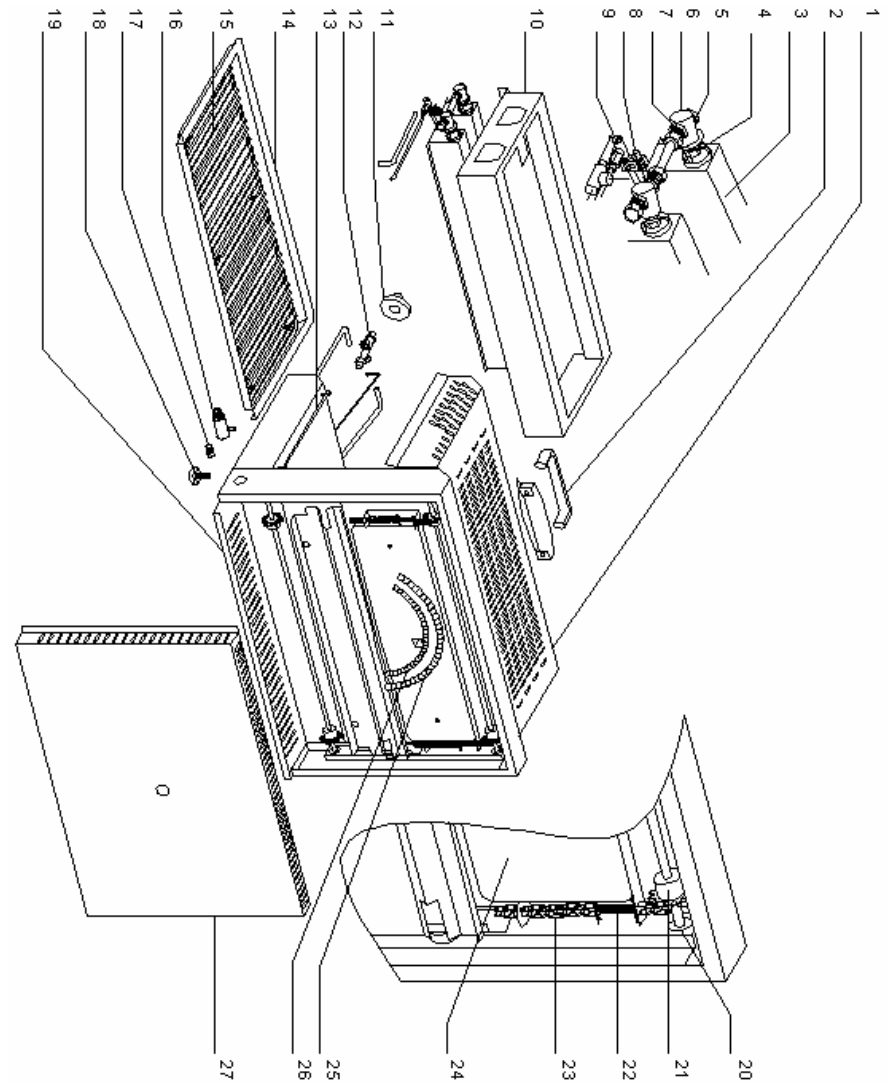

Salamander Grills:

SGM 800

Spare parts

Ref	Code	Qty	Spare part	Price
1	73006	1	Roof	£70.60
2	A15018	1	Handle	£54.30
3	E01011	2	Burner	£135.87
4	E02181	2	Injector GN (150)	£19.93
	E02182	2	Injector BP (100)	£19.93
5	E02157	1	Stopper	£3.12
6	E02160	2	Injector holder	£15.60
7	E02159	3	Link 8 x 10	£8.91
8	E02201	1	Thermocouple	£42.85
9	E02032	1	Pilot light	£33.23
9.1	E02086	1	Pilot light injector GN	£6.53
10	73005	1	Reflector	£59.97
11	A14077	1	Knob	£5.80
12	E02031	1	Tap	£134.85
13	F02007	2	Tray slide	£4.07
14	72065	1	Tray	£76.58
15	F01068	1	Grid	£58.49
16	E02195	1	Link alimentation	£36.53
17	E02037	1	Fitting 3/8	£22.62
18	A13006	4	Foot	£2.45
19	72056	1	Bottom casing	£48.09
20	B06017	10	Ball bearing	£16.43
21	B01002	4	Gear wheel	£34.34
22	B07004	2	Spring	£9.63
23	B07028	2	Chain	£13.03
24	72077	1	Counter Weight	£223.59
25	E02088	1	Alimentation flexible D10	£215.99
26	E02087	1	Pilot light flexible D6	£162.88
27	72055	1	Back casing	£40.01