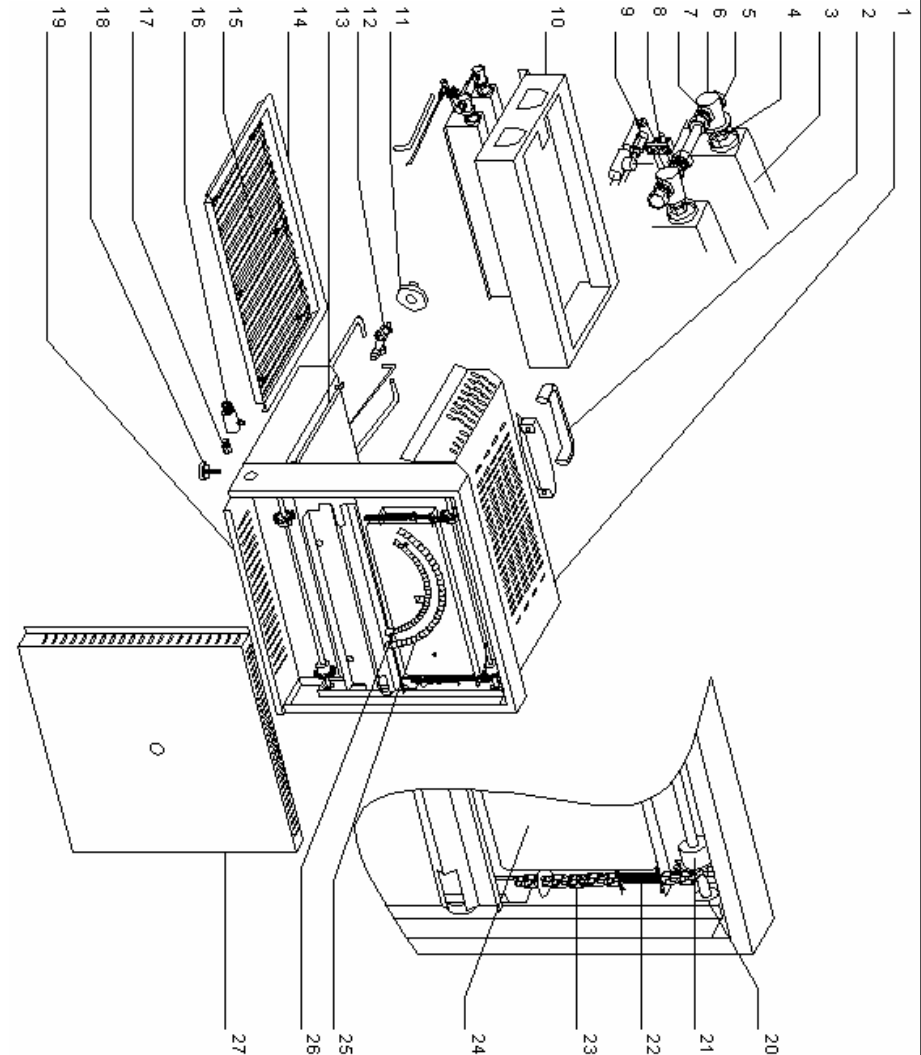

Salamander Grills :

SGM 600

Spare Parts

Ref	Code	Qty	Spare part	
1	71056	1	Roof	£61.12
2	A15018	1	Handle	£54.30
3	E01012	2	Burner	£121.63
4	E02179	2	Injector GN Diam 130	£15.25
	E02180	2	Injector BP Diam 0,85	£15.25
5	E02157	1	Stopper	£3.12
6	E02160	2	Injector holder	£15.60
7	E02159	3	Link 8x10	£8.91
8	E02201	1	Thermocouple	£42.85
9	E02032	1	Pilot light	£33.23
9.1	E02086	1	Pilot light injector GN	£6.53
10	71055	1	Reflector	£35.02
11	A14077	1	Knob	£5.80
12	E02031	1	Tap	£134.85
13	F02007	2	Tray slide	£4.07
14	70105	1	Tray	£52.90
15	F01071	1	Grid	£44.72
16	E02195	1	Link alimentation gas	£36.53
17	E02037	1	Fitting 3/8	£22.62
18	A13006	4	Foot	£2.45
19	70102	1	Bottom casing	£36.36
20	B06017	10	Ball bearing	£16.43
21	B01002	4	Gear wheel	£34.34
22	B07004	2	Spring	£9.63
23	B07028	2	Chain	£13.03
24	70094	22	Counter Weight	£9.90
25	E02088	1	Alimentation flexible D 10	£215.99
26	E02087	1	Pilot light flexible D 6	£162.88
27	70098	1	Back casing	£27.57