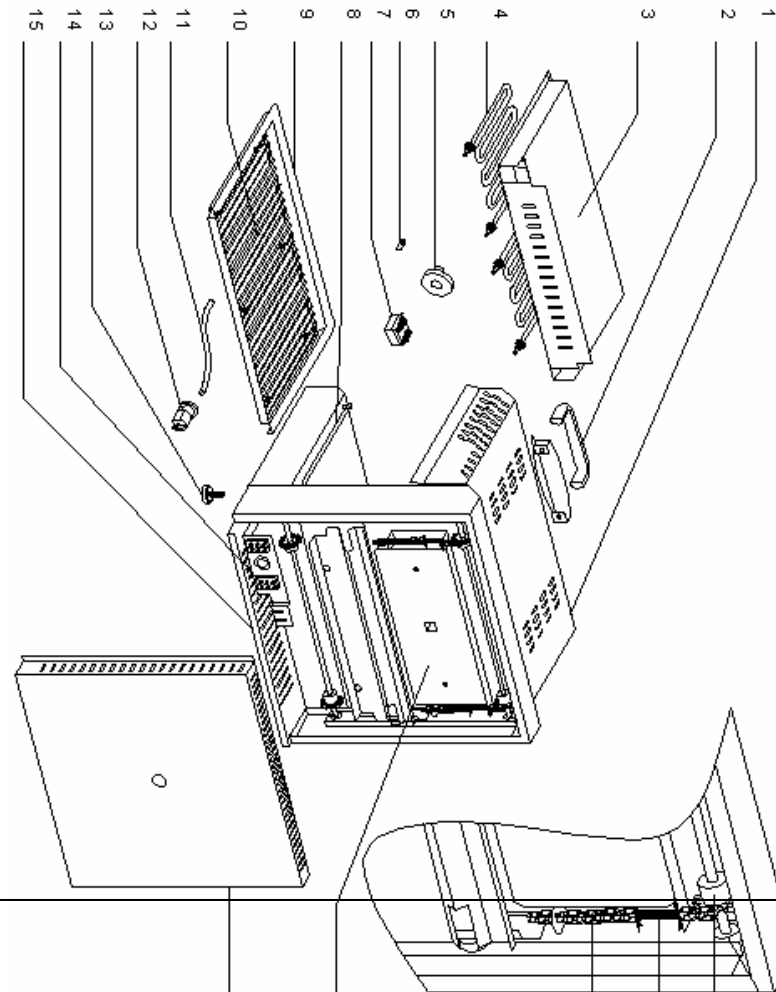

Salamander Grill – **SEM600B** Spare Parts

| Ref | Code   | Qty | Spare part               | Price   |
|-----|--------|-----|--------------------------|---------|
| 1   | 70112  | 1   | Roof                     | £60.18  |
| 2   | A15018 | 1   | Handle                   | £54.30  |
| 3   | 70103  | 1   | Reflector                | £36.14  |
| 4   | D02162 | 2   | Armoured heating element | £125.09 |
| 5   | A14078 | 1   | Knob 12 H                | £5.79   |
| 6   | A08003 | 2   | Orange pilot light       | £11.45  |
| 7   | A01001 | 1   | Commutator               | £27.90  |
| 8   | F02007 | 2   | Tray slide               | £4.07   |
| 9   | 70105  | 1   | Tray                     | £52.90  |
| 10  | F01071 | 1   | Grid                     | £44.72  |
| 11  | C03011 | 1   | Cord                     | £21.64  |
| 12  | A10032 | 1   | Cord closer              | £4.63   |
| 13  | A13006 | 4   | Foot                     | £2.45   |
| 14  | A16010 | 2   | Plate for terminal       | £19.07  |
| 15  | 70102  | 1   | Bottom casing            | £36.36  |
| 16  | B06017 | 10  | Ball bearing             | £16.43  |
| 17  | B01002 | 4   | Gear wheel               | £34.34  |
| 18  | B07004 | 2   | Spring                   | £9.63   |
| 19  | B07028 | 2   | Chain                    | £13.03  |
| 20  | 70094  | 22  | Counter weight           | £9.90   |
| 21  | 70098  | 1   | Back casing              | £27.57  |