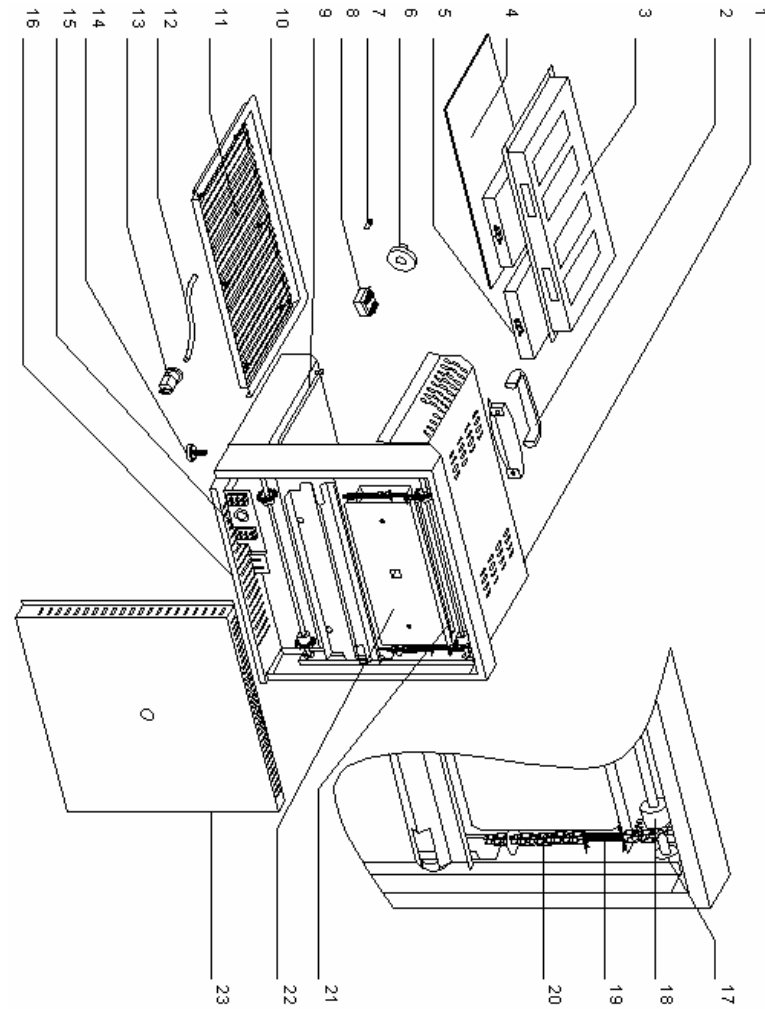

Salamander Grills - SEM 600 VC Spare Parts

Ref	Code	Qty	Spare part	Price
1	70112	1	Roof	£60.18
2	A15018	1	Handle	£54.30
3	70113	1	Reflector	£40.60
4	H01073	1	Glass	£333.28
5	D06006	2	Element Assembly	£271.43
6	A14078	1	Knob 12 H	£5.79
7	A08003	2	Orange pilot light	£11.45
8	A01001	1	Commutator	£27.90
9	F02007	2	Tray slide	£4.07
10	70105	1	Tray	£52.90
11	F01071	1	Grid	£44.72
12	C03013	1	Cord	£21.64
13	A10032	1	Cord closer	£4.63
14	A13006	4	Foot	£2.45
15	A16010	2	Plate for terminal	£19.07
16	70102	1	Bottom casing	£36.36
17	B06017	10	Ball bearing	£16.43
18	B01002	4	Gear wheel	£34.34
19	B07004	2	Spring	£9.63
20	B07028	2	Chain	£13.03
21	70114	1	Back against weight	£81.98
22	70094	22	Counter Weight	£9.90
23	70098	1	Back casing	£27.57

Carriage and Packing Charge : £10 per order
Spare parts are non-returnable