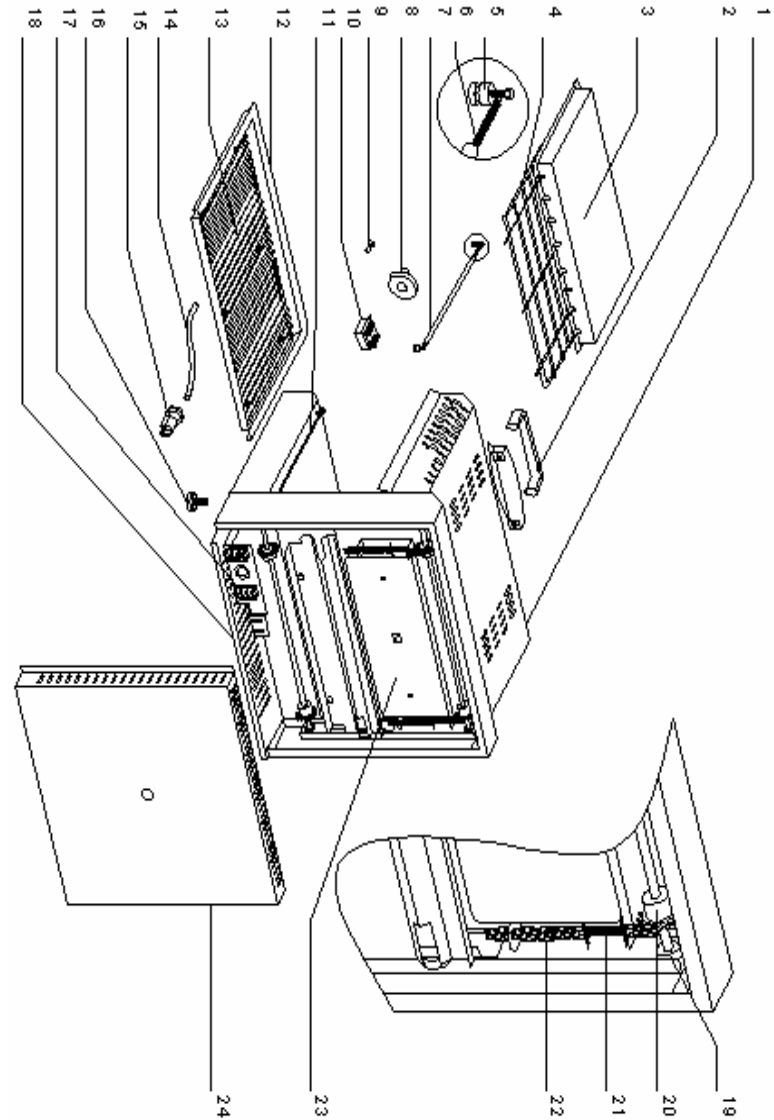

Salamander Grill - **SEM600-Q** Parts List

Ref	Code	Qty	Spare part	Price
1	70112	1	Roof	£60.18
2	A15018	1	Handle	£54.30
3	70107SE	1	Reflector	£48.79
4	F01072	1	Tube protection grid	£19.77
5	A09003COM	16	Steatite assembly	£0.99
6	D01045	8	heating element	£21.83
7	D04015	8	Quartz tube	£11.13
8	A14078	1	Knob 12 H	£5.79
9	A08003	2	Orange pilot light	£11.45
10	A01001	1	Commutator	£27.90
11	F02007	2	Tray slide	£4.07
12	70105	1	Tray	£52.90
13	F01071	1	Grid	£44.72
14	C03011	1	Cord	£21.64
15	A10032	1	Cord closer	£4.63
16	A13006	4	Foot	£2.45
17	A16010	2	Plate for terminal	£19.07
18	70102	1	Bottom casing	£36.36
19	B06017	10	Ball bearing	£16.43
20	B01002	4	Gear wheel	£34.34
21	B07004	2	Spring	£9.63
22	B07028	2	Chain	£13.03
23	70094	22	Counter weight	£9.90
24	70098	1	Back casing	£27.57