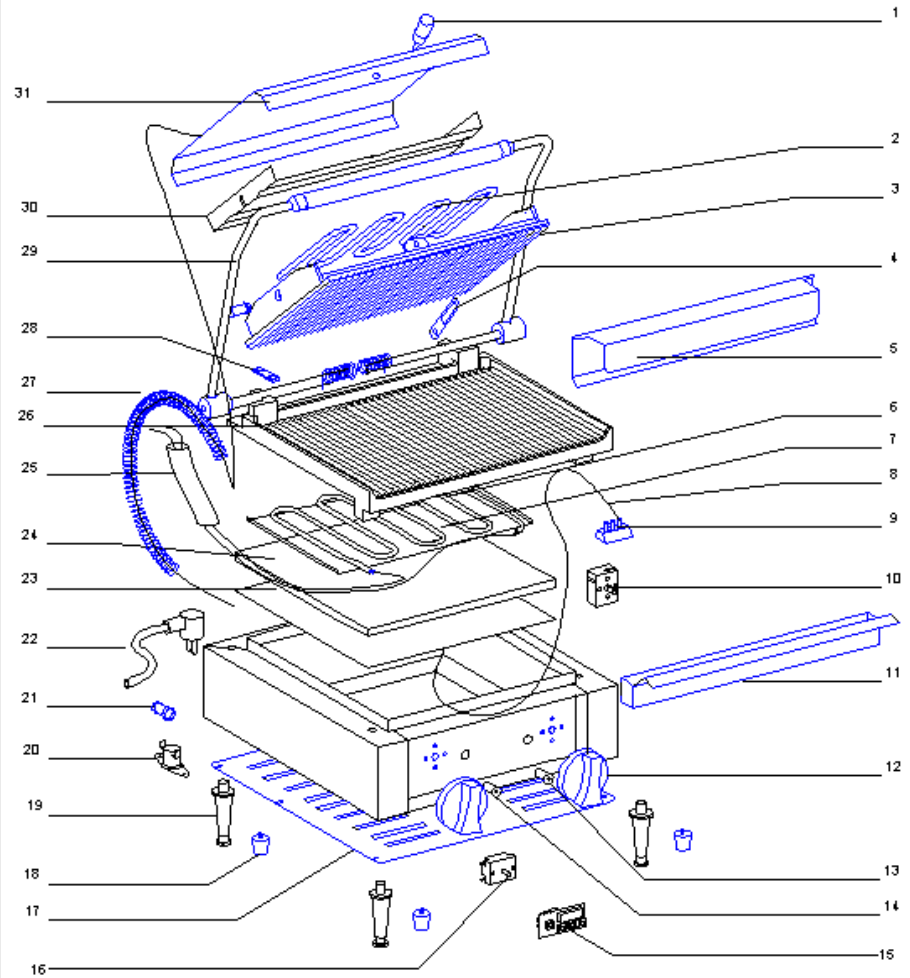

Contact Grill

PANINI XLE

Spare Parts

| Ref | Code | Qty | Spare part | Price |
|-----|--------|-----|--------------------------------|---------|
| 1 | A15035 | 1 | Top plate handle | £9.62 |
| 2 | D02101 | 1 | Top heating element | £69.51 |
| 3 | B02042 | 1 | Top grooved cast iron plate | £99.90 |
| | B02045 | 1 | Top smooth cast iron plate | £99.90 |
| 4 | 37212 | 2 | Top plate guide | £4.95 |
| 5 | 37202 | 1 | Spring protection | £16.00 |
| 6 | D02102 | 1 | Bottom heating element | £69.51 |
| 7 | 37206 | 1 | Bottom element plate | £13.73 |
| 8 | C05016 | 1 | Earth wire | £3.86 |
| 9 | A16013 | 2 | Three holes domino | £9.30 |
| 10 | A06032 | 1 | Thermostat | £26.03 |
| 11 | 37200 | 1 | Drip Tray | £28.74 |
| 12 | A14078 | 2 | Control Knob | £5.79 |
| 13 | A08019 | 1 | Red pilot light | £11.45 |
| 14 | A08020 | 1 | Green pilot light | £11.45 |
| 15 | A02017 | 1 | Electronic timer | £333.22 |
| 16 | A01001 | 1 | Commutator | £27.90 |
| 17 | 37205 | 1 | Bottom casing | £18.35 |
| 18 | A13003 | 4 | Rubber foot | £1.30 |
| 19 | A13005 | 4 | Leg | £17.87 |
| 21 | A10032 | 1 | Cord closer 16 | £4.63 |
| 22 | C03007 | 1 | Cord | £14.26 |
| 23 | 37208 | 1 | Deflector | £7.52 |
| 24 | H02050 | 1 | Bottom insulation | £11.52 |
| 25 | C04007 | 1 | Insulation | £9.26 |
| 26 | B02043 | 1 | Bottom grooved cast iron plate | £135.27 |
| | B02044 | 1 | Bottom smooth cast iron plate | £135.27 |
| 27 | C04008 | 1 | Spring girdle | £12.96 |
| 28 | B04027 | 2 | Handle strap | £14.78 |
| 29 | F01028 | 1 | Handle assembly | £124.18 |
| 30 | 37207 | 1 | Upper element plate | £17.73 |
| 31 | 37203 | 1 | Stainless steel cover | £26.27 |
| | 37090 | 1 | Scraper (not shown) | £15.53 |

Carriage and Packing Charge : £10
Spare parts are non-returnable