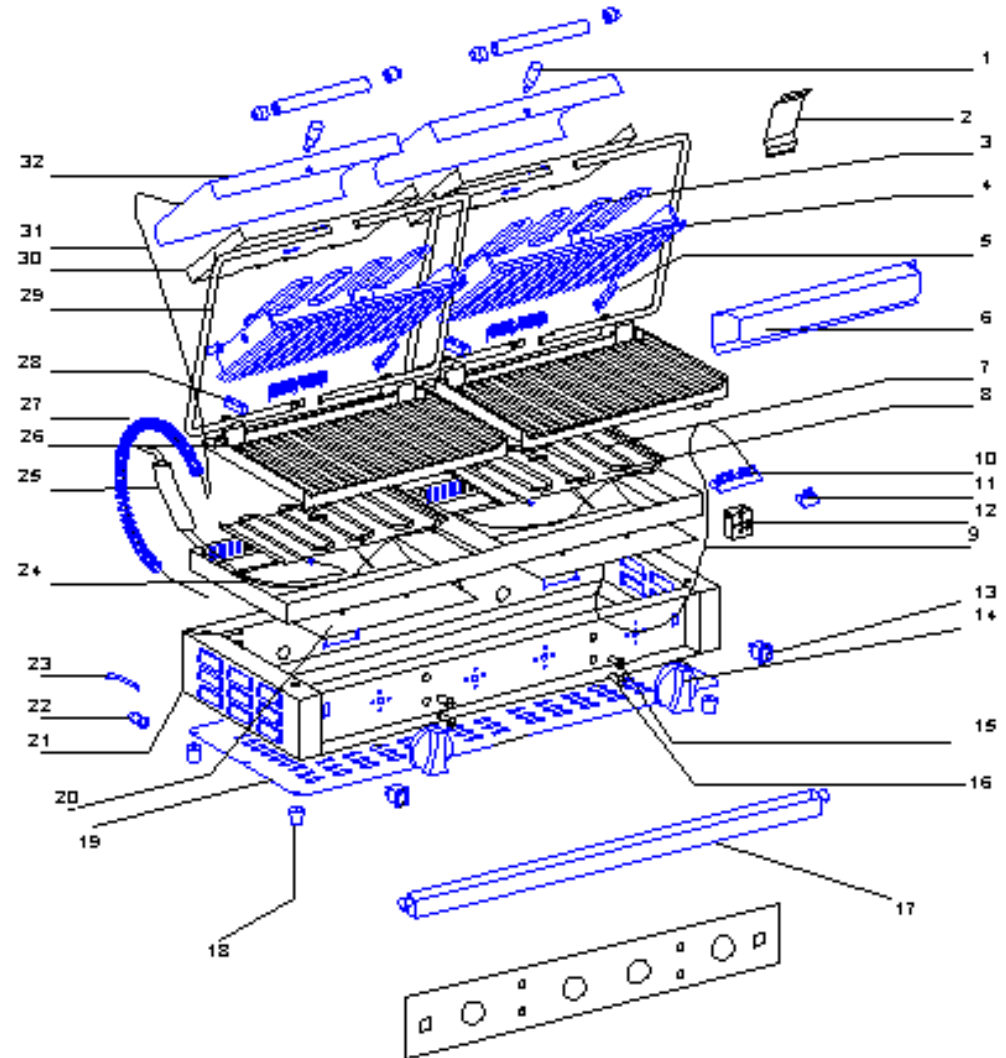

Contact grill

PANINI DOUBLE Spare Parts

Rep	Code	Qty	Spare parts	Price
1	A 15035	2	Top plate handle	£9.62
2	37090	1	Scraper	£15.50
3	D02171	2	Top heating element	£40.87
4	B02024	2	Top grooved cast iron plate	£96.19
	B02023	2	Top smooth cast iron plate	£96.19
5	37022	2	Top plate guide	£4.81
6	37066	2	Spring protection	£19.01
7	D02170	2	Bottom heating element	£40.87
8	37106	2	Bottom element plate	£21.47
9	C05016	1	Earth wire	£3.86
10	A 16014	1	6 holes domino	£9.88
11	A 16012	2	2 holes domino	£4.96
12	A06032	2	Thermostat	£26.03
13	A07025	2	Sw itch	£9.61
14	A 14078	2	Control Knob	£5.79
15	A08003	2	Orange pilot light	£11.45
16	A08009	2	Green pilot light	£11.45
17	37165	1	Drip Tray	£31.93
18	A 13003	4	Foot	£1.30
19	37167	1	Bottom enclosure	£20.41
20	37164PL	2	Insulation plate	£21.47
21	37166CEI	1	Casing	£167.48
22	A 10032	1	Cord closer diam 16	£4.63
23	C03011	2	Cord with plug	£21.64
24	37164	1	Frame	£57.54
25	C04007	1	Insulation	£9.26
26	B02023	2	Bottom grooved cast iron plate	£96.19
	B02025	2	Bottom smooth cast iron plate	£96.19
27	C04008	2	Spring girdle	£12.96
28	B04034	4	Handle strap	£13.10
29	F01042/43	2	Handle assembly	£84.80
30	37105	2	Upper element plate	£20.85
31	C05016	1	Earth wire	£3.86
32	37064	2	Top cover	£19.03
	B07019	2	Spring	£25.19
	A02029	2	Timer (not show n)	£61.97

Carriage and Packing Charge : £10 per order
Spare parts are non-returnable